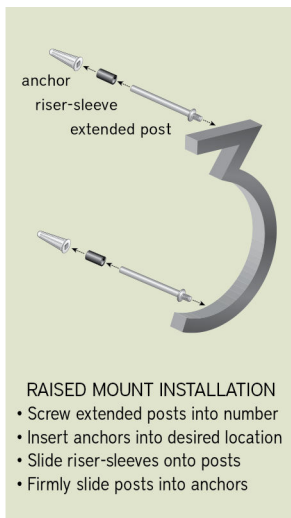

Depending on your style, Avalon numbers can rest flat against your wall or be raised for extra impact. Risers are included.

AVALON LIGHTED DOORBELL

Perfect design upgrade for existing wired doorbell system. Requires a 15-20V transformer.

AVALON DOOR KNOCKER

Sizes

	BRN	O
Doorbell	DB643-BRN	DB643-O
Door Knocker	DK643-BRN	DK643-O