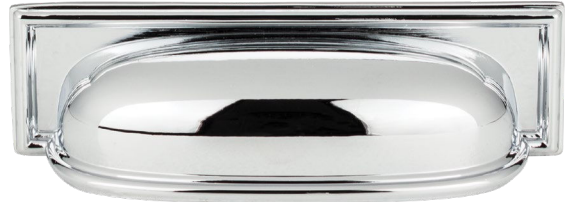

3 3/4" cc rope cup pull
Polished Chrome