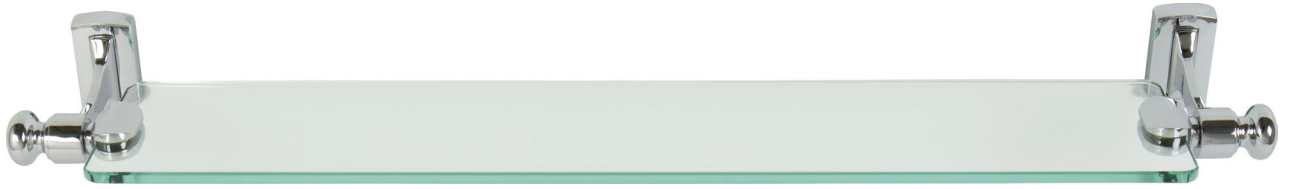

Hook  
French Gold

12" Towel Bar  
Polished Nickel

Tissue Hook  
Polished Chrome

*Sizes*

	BRN	CH	FG	PN
Hook	GRASH-BRN	GRASH-CH	GRASH-FG	GRASH-PN
Tissue Hook	GRATP-BRN	GRATP-CH	GRATP-FG	GRATP-PN
12" Towel Bar	GRATR300-BRN	GRATR300-CH	GRATR300-FG	GRATR300-PN
18" Towel Bar	GRATB450-BRN	GRATB450-CH	GRATB450-FG	GRATB450-PN
24" Towel Bar	GRATB600-BRN	GRATB600-CH	GRATB600-FG	GRATB600-PN
24" Double Towel Bar	GRADTB600-BRN	GRADTB600-CH	GRADTB600-FG	GRADTB600-PN

*Finishes*

**BRN**  
BRUSHED  
NICKEL

**CH**  
POLISHED  
CHROME

**PN**  
POLISHED  
NICKEL

24" Glass Shelf  
Polished Chrome

24" Towel Bar  
Polished Nickel

18" Towel Bar  
Brushed Nickel

Double Hook  
Brushed Nickel

Tissue Hook  
Polished Chrome

Towel Ring  
Polished Nickel

*Sizes*

	BRN	CH	PN
Double Hook	LGH-BRN	LGH-CH	LGH-PN
Tissue Hook	LGTP-BRN	LGTP-CH	LGTP-PN
Towel Ring	LGTR-BRN	LGTR-CH	LGTR-PN
18" Towel Bar	LGTB18-BRN	LGTB18-CH	LGTB18-PN
24" Towel Bar	LGTB24-BRN	LGTB24-CH	LGTB24-PN
24" Glass Shelf	LGSF-BRN	LGSF-CH	LGSF-PN