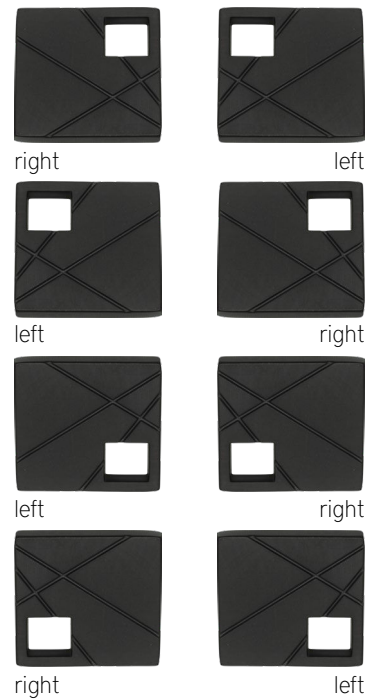

## **POLISHED CHROME PULLS**

Photo courtesy of GH Wood Design  
and Pasadena Showcase House 2015

*For the Pasadena Showcase House 2015, GHT Wood Design used the Modernist pulls to unite the carriage house kitchen and dining room designs.*

Why color inside the lines? Try rotating to find an unexpected angle!

**POLISHED CHROME PULLS**  
 Photo courtesy of GH Wood Design  
 and Pasadena Showcase House 2015

1 1/2" left  
square knob  
Matte Black