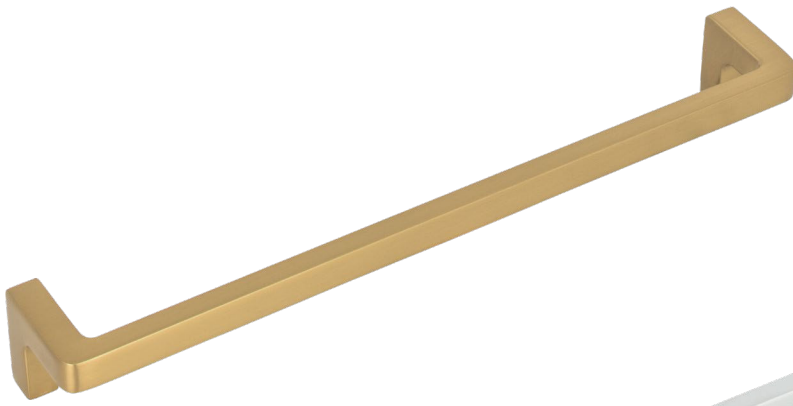

# Logan

*classic made modern*

Soften the edges with a classic idea made modern. Reminiscent of shapes found in 1950's homewares, the Logan collection features simple squared edges and a modest profile.

7 9/16" cc pull  
Warm Brass