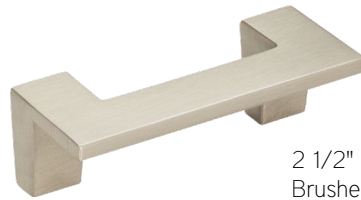

2 1/2" cc pull
Brushed Nickel