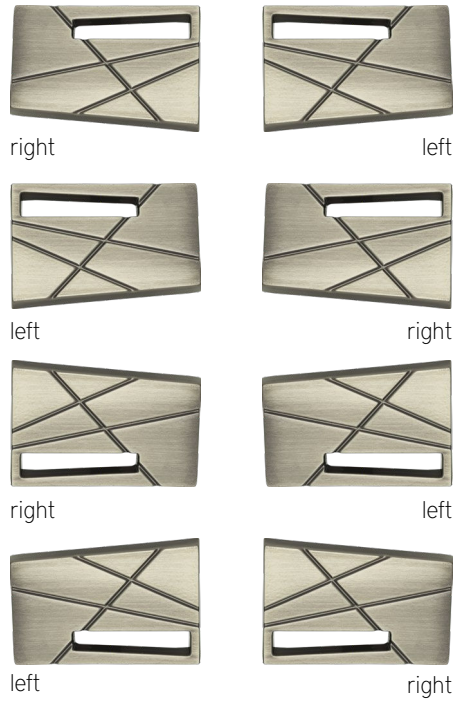

## **POLISHED CHROME PULLS**

Photo courtesy of GH Wood Design  
and Pasadena Showcase House 2015

*For the Pasadena Showcase House 2015, GHT Wood Design used the Modernist pulls to unite the carriage house kitchen and dining room designs.*

Why color inside the lines? Try rotating to find an unexpected angle!

**POLISHED CHROME PULLS**  
 Photo courtesy of GH Wood Design  
 and Pasadena Showcase House 2015

1 1/2" left  
square knob  
Matte Black