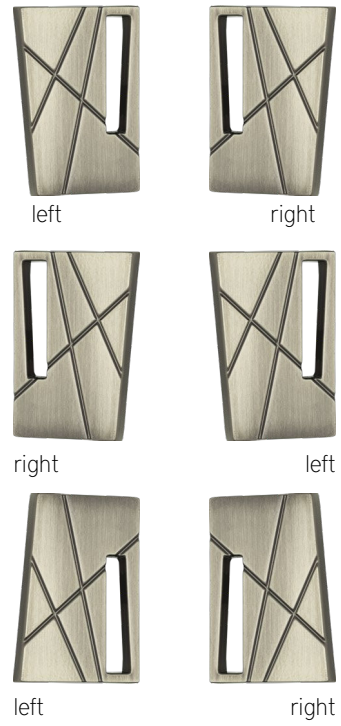

## **POLISHED CHROME PULLS**

Photo courtesy of GH Wood Design  
and Pasadena Showcase House 2015

*For the Pasadena Showcase House 2015, GHT Wood Design used the Modernist pulls to unite the carriage house kitchen and dining room designs.*

Why color inside the lines? Try rotating to find an unexpected angle!

**POLISHED CHROME PULLS**  
 Photo courtesy of GH Wood Design  
 and Pasadena Showcase House 2015

1 1/2" left  
square knob  
Matte Black