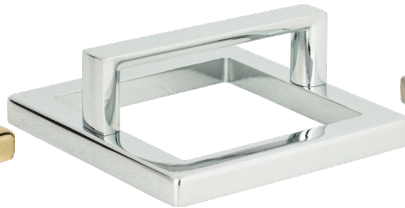

2 1/2" square backplate and pull
Polished Chrome