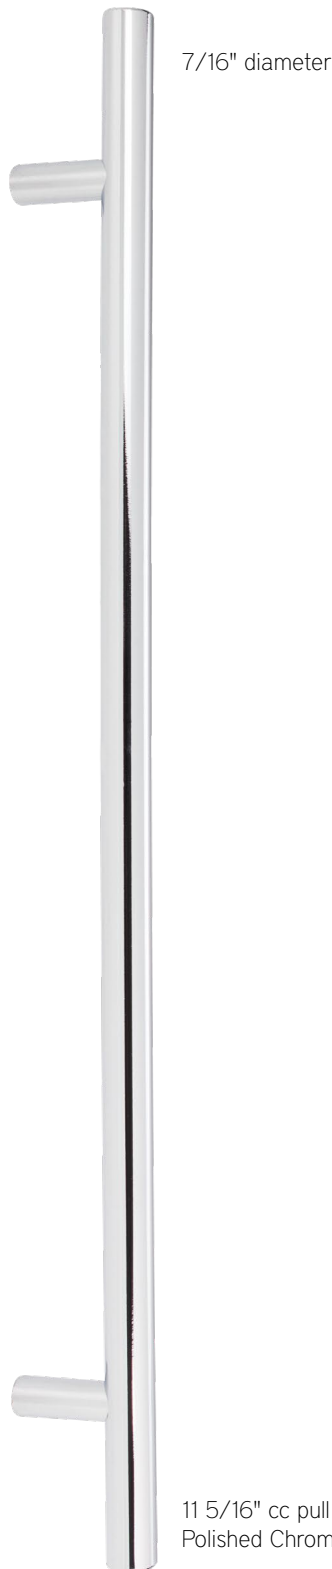

Sizes

	BS	CH	O	PS	SS	WG
3" cc pull	A837-BS	A837-CH	A837-O	A837-PS	A837-SS	A837-WG
6 5/16" cc pull	A838-BS	A838-CH	A838-O	A838-PS	A838-SS	A838-WG
11 5/16" cc pull	A839-BS	A839-CH	A839-O	A839-PS	A839-SS	A839-WG
17" cc appliance pull	-	AP06-CH	AP06-O	-	AP06-SS	-

Finishes

BS
BRUSHED
STAINLESS STEEL

CH
POLISHED
CHROME

O
AGED
BRONZE

PS
POLISHED
STAINLESS STEEL

SS
STAINLESS
STEEL

WG
WHITE
GLOSS

Longer length not shown