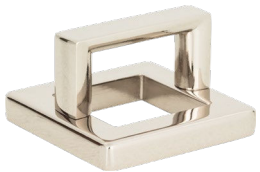

## Backplate & pull sets sold together

1 7/16" round backplate and pull  
Brushed Nickel

1 13/16" round backplate and pull  
Polished Chrome

2 1/2" round backplate and pull  
French Gold

3" round backplate and pull  
Polished Nickel