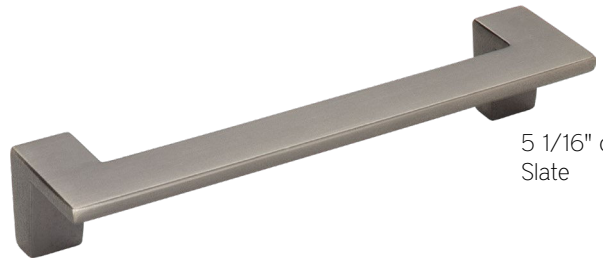

5 1/16" cc pull  
Slate

*Sizes*

	BL	BN	CH	CM	FG	MB	SL	WG
1 1/4" cc knob	A845-BL	A845-BN	A845-CH	A845-CM	A845-FG	A845-MB	A845-SL	A845-WG
2 1/2" cc pull	A846-BL	A846-BN	A846-CH	A846-CM	A846-FG	A846-MB	A846-SL	A846-WG
5 1/16" cc pull	A847-BL	A847-BN	A847-CH	A847-CM	A847-FG	A847-MB	A847-SL	A847-WG