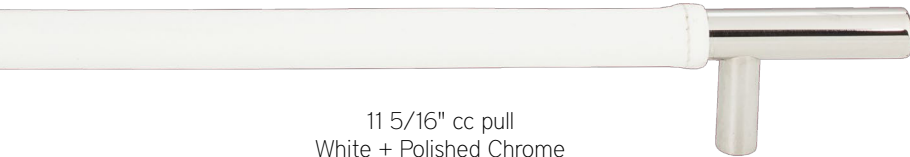

11 5/16" cc pull
White + Polished Chrome