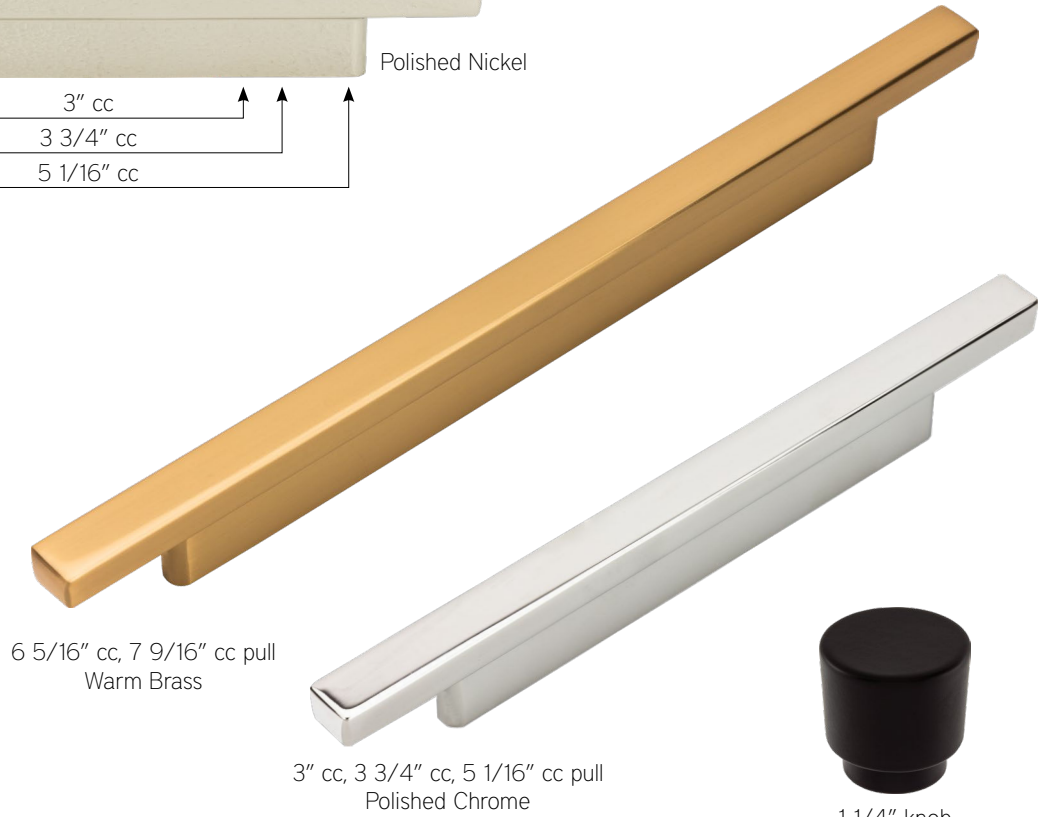

# Tom Tom

*urban & eclectic*

Tom Tom has the beat down with a knob that's way cool to grasp and a pull with multiple center-to-center options, creating a range of installation opportunities.

WARM BRASS PULLS