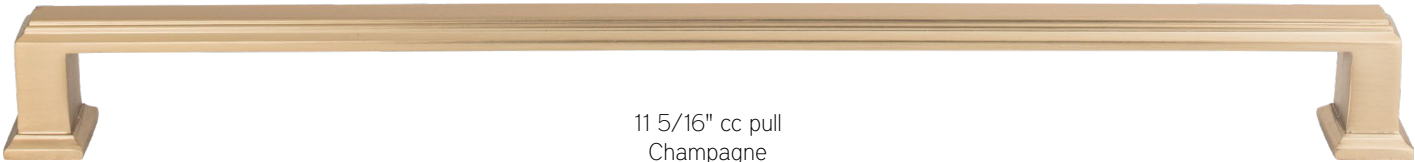

11 5/16" cc pull
Champagne

Sizes

	BRN	CH	CM	FG	MB	PN	SL	VB
1 1/4" square knob	289-BRN	289-CH	289-CM	289-FG	289-MB	289-PN	289-SL	289-VB
1 7/16" rectangle knob	290-BRN	290-CH	290-CM	290-FG	290-MB	290-PN	290-SL	290-VB
3" cc pull	291-BRN	291-CH	291-CM	291-FG	291-MB	291-PN	291-SL	291-VB
3" cc cup pull	339-BRN	339-CH	339-CM	339-FG	339-MB	339-PN	339-SL	339-VB
5 1/16" cc pull	292-BRN	292-CH	292-CM	292-FG	292-MB	292-PN	292-SL	292-VB
7 9/16" cc pull	293-BRN	293-CH	293-CM	293-FG	293-MB	293-PN	293-SL	293-VB
11 5/16" cc pull	337-BRN	337-CH	337-CM	337-FG	337-MB	337-PN	337-SL	337-VB
18" cc appliance pull	AP10-BRN	AP10-CH	AP10-CM	AP10-FG	AP10-MB	AP10-PN	AP10-SL	AP10-VB

Longer lengths not shown