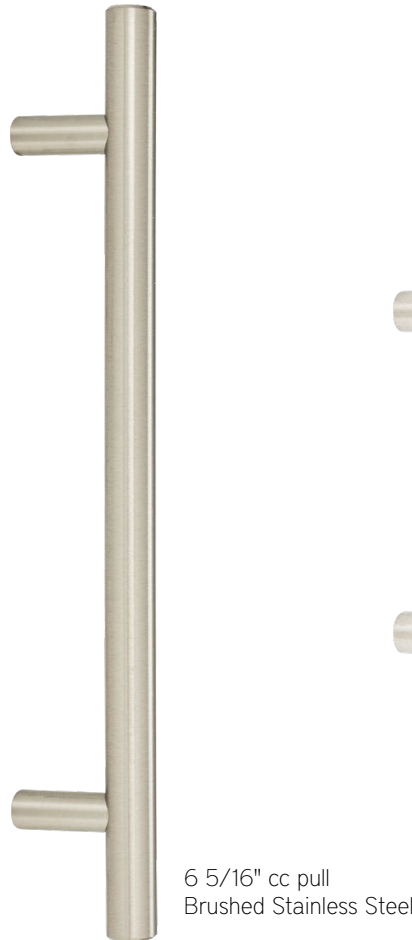

Sizes

	BS	CH	O	PS	SS	WG
3" cc pull	A837-BS	A837-CH	A837-O	A837-PS	A837-SS	A837-WG
6 5/16" cc pull	A838-BS	A838-CH	A838-O	A838-PS	A838-SS	A838-WG
11 5/16" cc pull	A839-BS	A839-CH	A839-O	A839-PS	A839-SS	A839-WG
17" cc appliance pull	-	AP06-CH	AP06-O	-	AP06-SS	-

Finishes

BS
BRUSHED
STAINLESS STEEL

CH
POLISHED
CHROME

O
AGED
BRONZE

PS
POLISHED
STAINLESS STEEL

SS
STAINLESS
STEEL

WG
WHITE
GLOSS

Longer length not shown