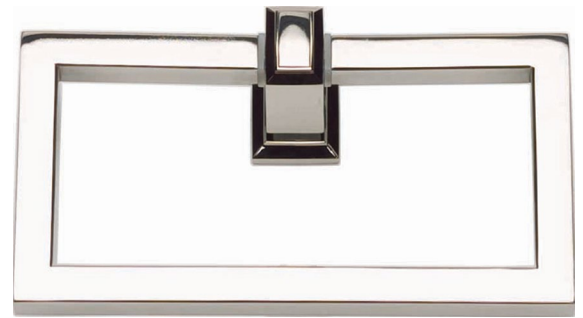

Towel Ring
Polished Nickel

See coordinating
knobs & pulls on
page 138-141

Sizes

	BRN	CH	PN	VB
Double Hook	SUTTH-BRN	SUTTH-CH	SUTTH-PN	SUTTH-VB
Tissue Hook	SUTTP-BRN	SUTTP-CH	SUTTP-PN	SUTTP-VB
Towel Ring	SUTTR-BRN	SUTTR-CH	SUTTR-PN	SUTTR-VB
18" Towel Bar	SUTTB18-BRN	SUTTB18-CH	SUTTB18-PN	SUTTB18-VB
24" Towel Bar	SUTTB24-BRN	SUTTB24-CH	SUTTB24-PN	SUTTB24-VB
24" Glass Shelf	SUTSF-BRN	SUTSF-CH	SUTSF-PN	SUTSF-VB