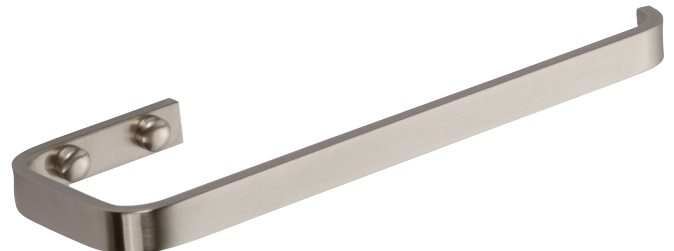

Hook  
Polished Chrome

Tissue Hook  
Brushed Nickel

Towel Ring  
Polished Nickel

*Sizes*

	BRN	CH	FG	PN
Hook	PASH-BRN	PASH-CH	PASH-FG	PASH-PN
Tissue Hook	PATP-BRN	PATP-CH	PATP-FG	PATP-PN
Towel Ring	PATR-BRN	PATR-CH	PATR-FG	PATR-PN
18" Towel Bar	PATB450-BRN	PATB450-CH	PATB450-FG	PATB450-PN
24" Towel Bar	PATB600-BRN	PATB600-CH	PATB600-FG	PATB600-PN
24" Double Towel Bar	PADTB600-BRN	PADTB600-CH	PADTB600-FG	PADTB600-PN

Hook  
French Gold

Tissue Hook  
Polished Nickel

Hand Towel Hook  
Brushed Nickel

*Sizes*

	BRN	CH	FG	PN
Hook	SOSH-BRN	SOSH-CH	SOSH-FG	SOSH-PN
Tissue Hook	SOTP-BRN	SOTP-CH	SOTP-FG	SOTP-PN
Hand Towel Hook	SOTR-BRN	SOTR-CH	SOTR-FG	SOTR-PN
18" Towel Bar	SOTB450-BRN	SOTB450-CH	SOTB450-FG	SOTB450-PN
24" Towel Bar	SOTB600-BRN	SOTB600-CH	SOTB600-FG	SOTB600-PN
24" Double Towel Bar	SODTB600-BRN	SODTB600-CH	SODTB600-FG	SODTB600-PN