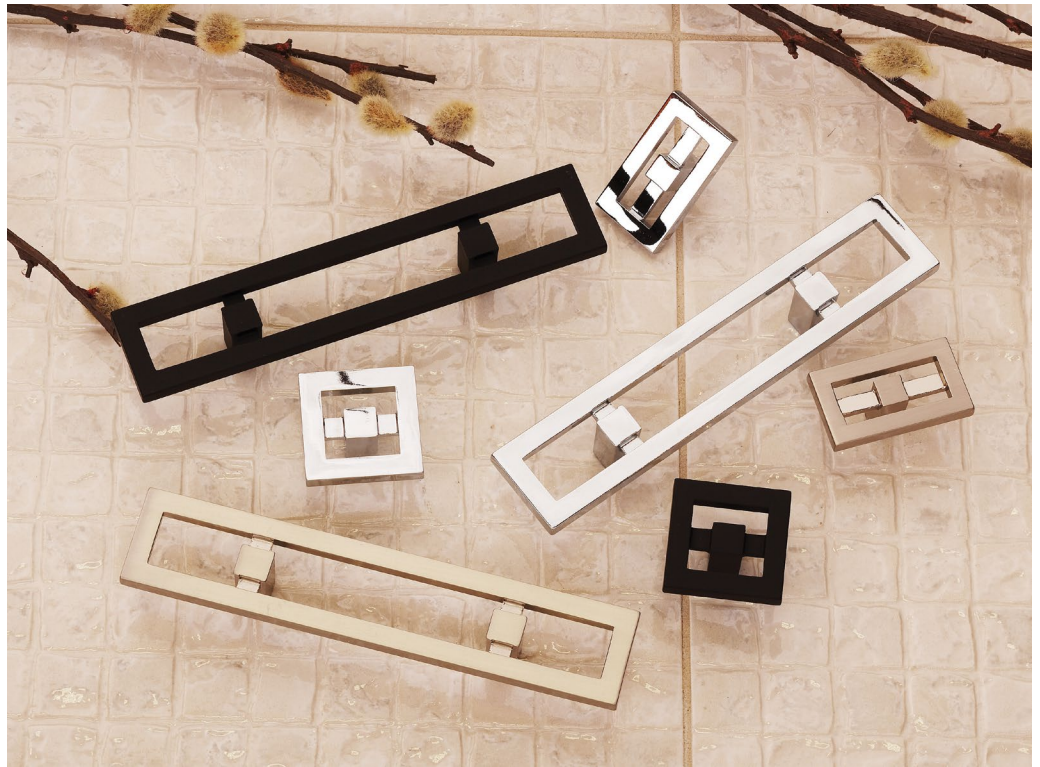

Sizes

	BL	BRN	CH
1 3/8" knob	260-BL	260-BRN	260-CH
1 3/4" knob	261-BL	261-BRN	261-CH
3" cc pull	262-BL	262-BRN	262-CH

Finishes