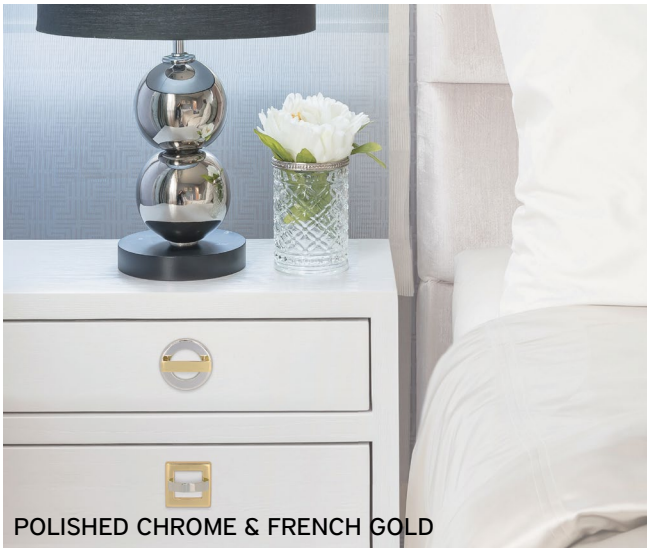

## Finishes

**BN**  
BRUSHED  
NICKEL

**CH**  
POLISHED  
CHROME

**FG**  
FRENCH  
GOLD

**PN**  
POLISHED  
NICKEL

POLISHED CHROME & FRENCH GOLD

POLISHED CHROME

1 7/16" curved pull  
Polished Chrome