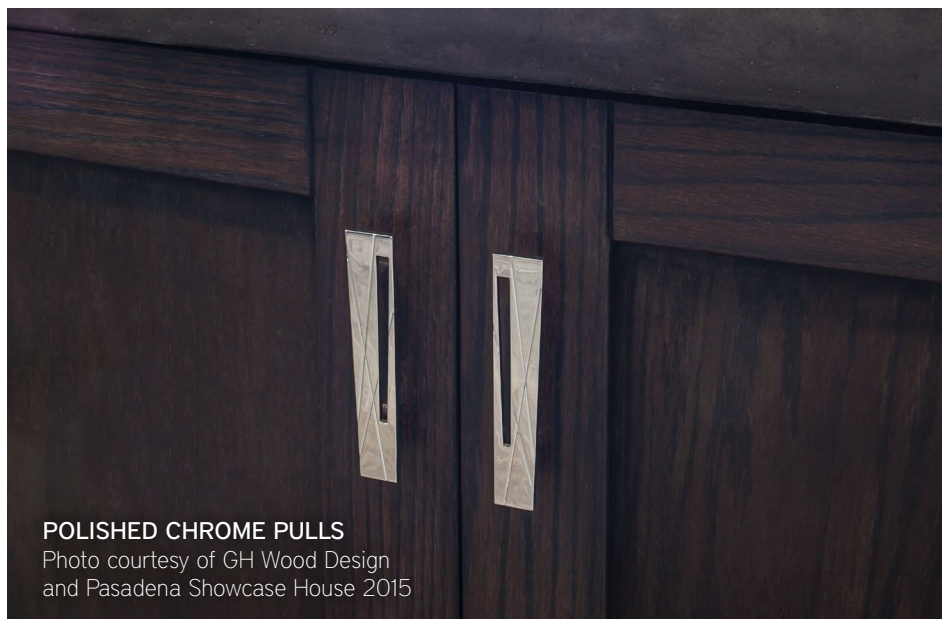

## **POLISHED CHROME PULLS**

Photo courtesy of GH Wood Design  
and Pasadena Showcase House 2015

*For the Pasadena Showcase House 2015, GHT Wood Design used the Modernist pulls to unite the carriage house kitchen and dining room designs.*

Why color inside the lines? Try rotating to find an unexpected angle!

**POLISHED CHROME PULLS**  
 Photo courtesy of GH Wood Design  
 and Pasadena Showcase House 2015

1 1/2" left  
square knob  
Matte Black