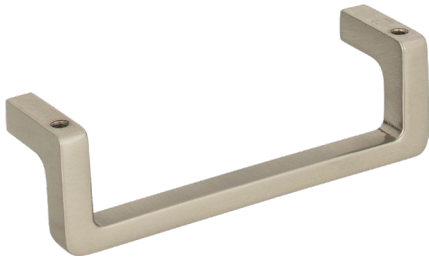

Sizes

	BL	BRN	CH	WB
3 3/4" cc pull	A401-BL	A401-BRN	A401-CH	A401-WB
5 1/16" cc pull	A402-BL	A402-BRN	A402-CH	A402-WB
6 5/16" cc pull	A403-BL	A403-BRN	A403-CH	A403-WB
7 9/16" cc pull	A404-BL	A404-BRN	A404-CH	A404-WB

Mount pairs facing in or out

Finishes

BL MATTE BLACK	BRN BRUSHED NICKEL	CH POLISHED CHROME	WB WARM BRASS