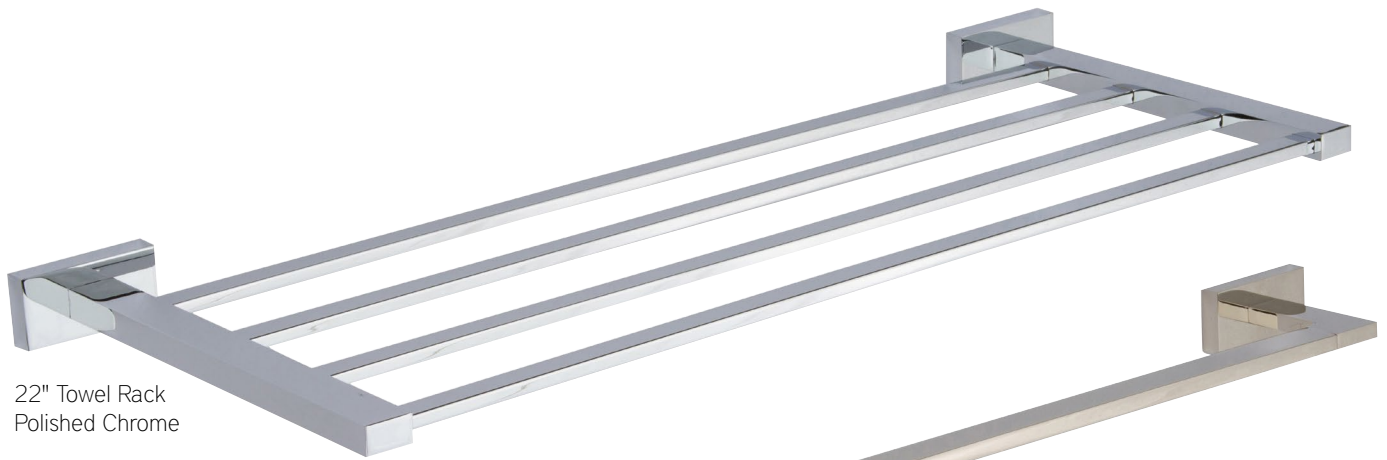

*Finishes*

**BRN**  
BRUSHED  
NICKEL

**CH**  
POLISHED  
CHROME

**FG**  
FRENCH  
GOLD

**PN**  
POLISHED  
NICKEL

22" Towel Rack  
Polished Chrome

24" Towel Bar  
Polished Nickel

18" Towel Bar  
French Gold