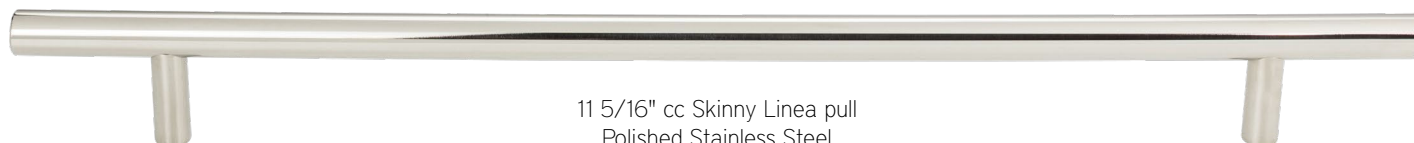

# Stainless Steel

1 1/4" cc loop pull  
Stainless Steel

1 5/8" cc loop pull  
Polished Stainless Steel

3" cc Skinny Linea pull  
Polished Stainless Steel

6 5/16" cc Skinny Linea pull  
Stainless Steel

11 5/16" cc Skinny Linea pull  
Polished Stainless Steel